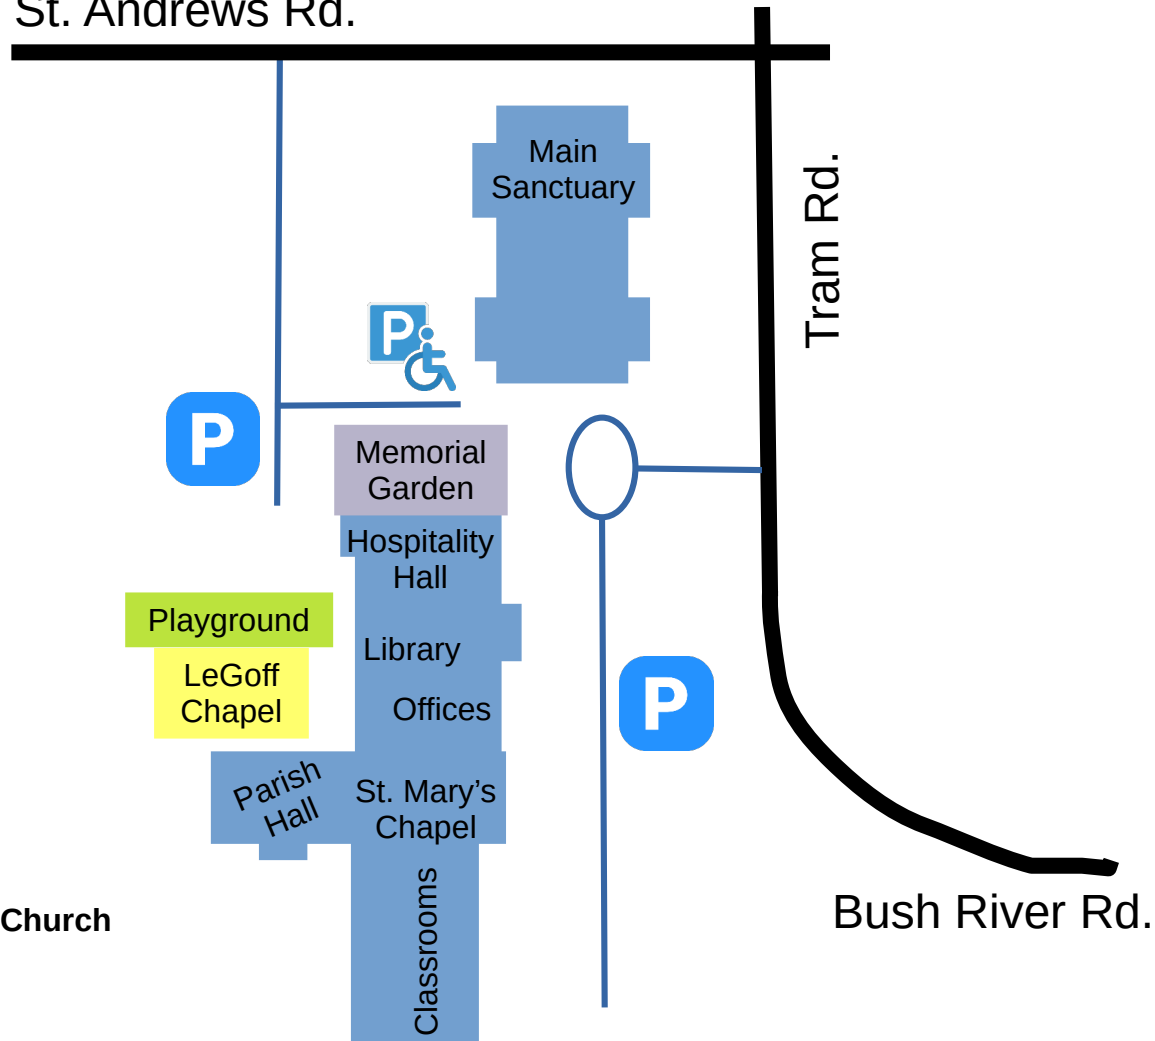

St. Andrews Rd.

Tram Rd.

Bush River Rd.

Saint Mary's Episcopal Church

Physical Address
170 St. Andrews Road
Columbia, SC 29210

Mailing Address
PO Box 1487
Irmo, SC 29063

803-798-2776